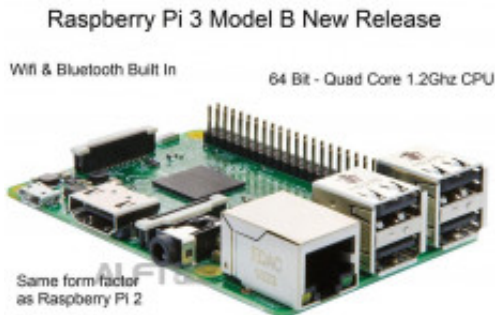

# Raspberry Pi 3 Model B

**Produktkode:** 281aa

**Tilgjengelighet:** Opp til 1 mnd leveringstid

**Pris:** kr. 370,00

## Short Description

Raspberry Pi 3 Model B 1GB QUAD Core Broadcom 64bit ARMv8 Processor Wifi

## Beskrivelse

- Built on the latest Broadcom 2837 ARMv8 64bit processor
- The new generation Raspberry Pi 3 Model B is faster and more powerful than its predecessors.
- With built-in wireless and Bluetooth connectivity, it becomes the ideal IoT ready solution.

## Features:

1.2GHz QUAD Core Broadcom BCM2837 64bit ARMv8 Processor  
BCM43438 WiFi on board  
Bluetooth Low Energy (BLE) on board  
1GB RAM  
4x USB 2 ports  
40pin extended GPIO  
HDMI and RCA video output