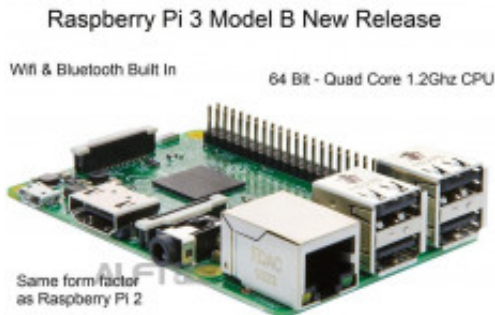

Raspberry Pi 3 Model B

Produktkode: 281aa

Tilgjengelighet: Opp til 1 mnd leveringstid

Pris: kr. 370,00

Short Description

Raspberry Pi 3 Model B 1GB QUAD Core Broadcom 64bit ARMv8 Processor Wifi

Beskrivelse

- Built on the latest Broadcom 2837 ARMv8 64bit processor
- The new generation Raspberry Pi 3 Model B is faster and more powerful than its predecessors.
- With built-in wireless and Bluetooth connectivity, it becomes the ideal IoT ready solution.

Features:

1.2GHz QUAD Core Broadcom BCM2837 64bit ARMv8 Processor

BCM43438 WiFi on board

Bluetooth Low Energy (BLE) on board

1GB RAM

4x USB 2 ports

40pin extended GPIO

HDMI and RCA video output

Product Gallery

Raspberry Pi 3 Model B New Release

Wifi & Bluetooth Built In

64 Bit - Quad Core 1.2Ghz CPU

Same form factor as Raspberry Pi 2