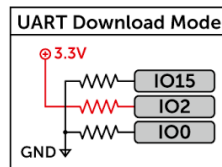

Pinout

ESP-WROOM-02

PINOUT DIAGRAM ESP8266 Arduino Core
ver. 1.6.5-947-g39819f0
Ver. 1 (24 Aug 2015)

GND	UART
Power	SPI
Pin Name	I2C
GPIO	PWM
Arduino	ADC

Programming