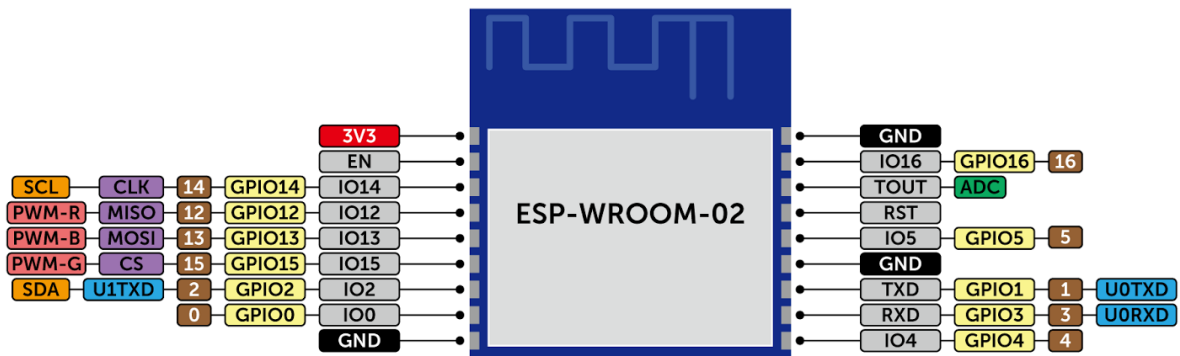

Pinout

ESP-WROOM-02

PINOUT DIAGRAM ESP8266 Arduino Core
ver. 1.6.5-947-g39819f0
Ver. 1 (24 Aug 2015)

GND	UART
Power	SPI
Pin Name	I2C
GPIO	PWM
Arduino	ADC

Programming