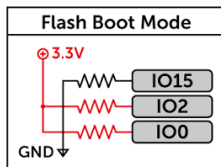

Pinout

ESP-WROOM-02

PINOUT DIAGRAM ESP8266 Arduino Core
ver. 1.6.5-947-g39819f0
Ver. 1 (24 Aug 2015)

GND	UART
Power	SPI
Pin Name	I2C
GPIO	PWM
Arduino	ADC

Programming