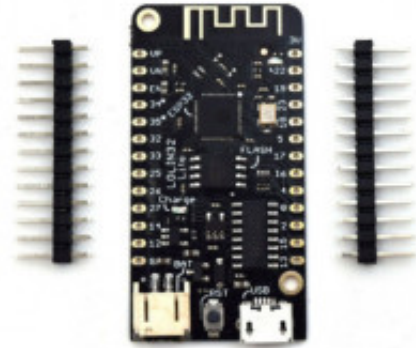

WEMOS LOLIN32 Lite V1.0.0

Produktkode: 374aa
Tilgjengelighet: 3
Lager : N 6

Pris: kr. 78,00

Short Description

WEMOS LOLIN32 Lite V1.0.0 Wifi & Bluetooth Card ESP32 Rev1 MicroPython 4MB FLASH

Beskrivelse

Description:

Lastest ESP32 Version: REV1

WIFI

Bluetooth

4 MB of Flash

Lithium battery interface, 500mA Max charging current

Firmware defect: Lastest MicroPython firmware

Maximum serial transmission speed: 256000bps

Package Included:

1PC*WEMOS LOLIN32 Lite V1.0.0 wifi&bluetooth board based

Pinout

Sunnylives

Lolin32 Lite pinout