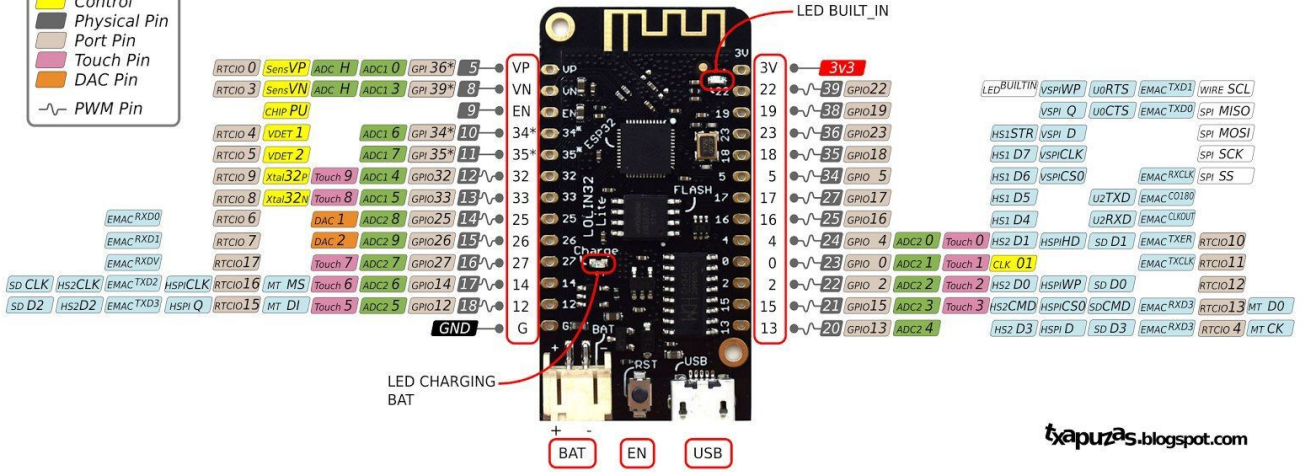

WEMOS LOLIN32 Lite V1.0.0

Produktkode: 374aa
Tilgjengelighet: 3
Lager : N 6

Pris: kr. 78,00

Short Description

WEMOS LOLIN32 Lite V1.0.0 Wifi & Bluetooth Card ESP32 Rev1 MicroPython 4MB FLASH

Beskrivelse

Description:

Lastest ESP32 Version: REV1

WIFI

Bluetooth

4 MB of Flash

Lithium battery interface, 500mA Max charging current

Firmware defect: Lastest MicroPython firmware

Maximum serial transmission speed: 256000bps

Package Included:

1PC*WEMOS LOLIN32 Lite V1.0.0 wifi&bluetooth board based

Pinout

Lolin32 Lite pinout

- Power
- GND
- Serial Pin
- Analog Pin
- Control
- Physical Pin
- Port Pin
- Touch Pin
- DAC Pin
- PWM Pin

tjapuzas.blogspot.com