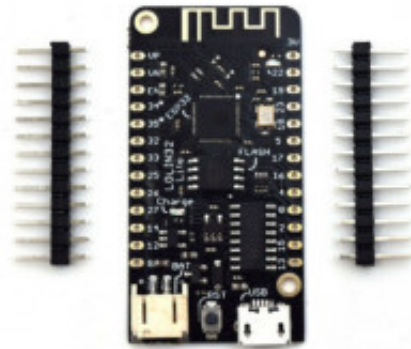

WEMOS LOLIN32 Lite V1.0.0

Produktkode: 374aa
Tilgjengelighet: 3
Lager : N 6

Pris: kr. 78,00

Short Description

WEMOS LOLIN32 Lite V1.0.0 Wifi & Bluetooth Card ESP32 Rev1 MicroPython 4MB FLASH

Beskrivelse

Description:

Lastest ESP32 Version: REV1

WIFI

Bluetooth

4 MB of Flash

Lithium battery interface, 500mA Max charging current

Firmware defect: Lastest MicroPython firmware

Maximum serial transmission speed: 256000bps

Package Included:

1PC*WEMOS LOLIN32 Lite V1.0.0 wifi&bluetooth board based

Pinout

Sunnylives

Lolin32 Lite pinout