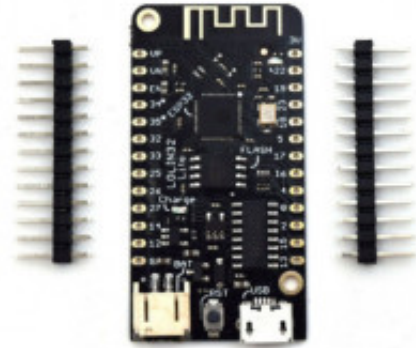

WEMOS LOLIN32 Lite V1.0.0

Produktkode: 374aa
Tilgjengelighet: 3
Lager : N 6

Pris: kr. 78,00

Short Description

WEMOS LOLIN32 Lite V1.0.0 Wifi & Bluetooth Card ESP32 Rev1 MicroPython 4MB FLASH

Beskrivelse

Description:

Lastest ESP32 Version: REV1

WIFI

Bluetooth

4 MB of Flash

Lithium battery interface, 500mA Max charging current

Firmware defect: Lastest MicroPython firmware

Maximum serial transmission speed: 256000bps

Package Included:

1PC*WEMOS LOLIN32 Lite V1.0.0 wifi&bluetooth board based

Pinout

Lolin32 Lite pinout

- Power
- GND
- Serial Pin
- Analog Pin
- Control
- Physical Pin
- Port Pin
- Touch Pin
- DAC Pin
- PWM Pin

tjapuzas.blogspot.com