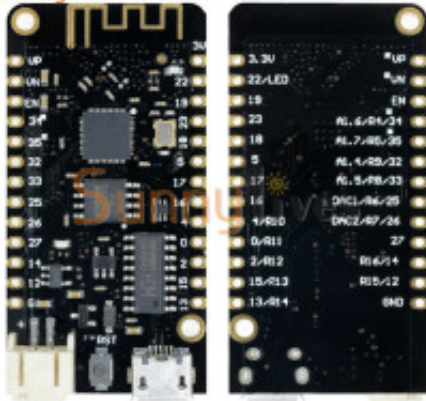

WEMOS LOLIN32 Lite V1.0.0

Produktkode: 374aa
Tilgjengelighet: 3
Lager : N 6

Pris: kr. 78,00

Short Description

WEMOS LOLIN32 Lite V1.0.0 Wifi & Bluetooth Card ESP32 Rev1 MicroPython 4MB FLASH

Beskrivelse

Description:

Lastest ESP32 Version: REV1

WIFI

Bluetooth

4 MB of Flash

Lithium battery interface, 500mA Max charging current

Firmware defect: Lastest MicroPython firmware

Maximum serial transmission speed: 256000bps

Package Included:

1PC*WEMOS LOLIN32 Lite V1.0.0 wifi&bluetooth board based

Pinout

Sunnylives

Lolin32 Lite pinout