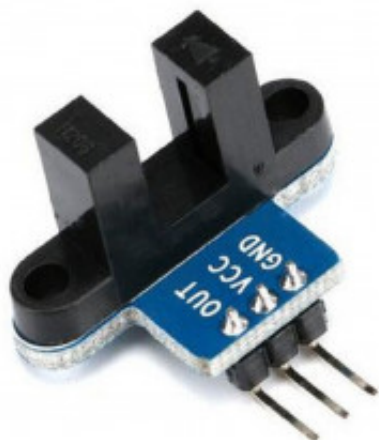

Turtellersensor

Produktkode: 411aa
Tilgjengelighet: 4
Lager : S159a

Pris: kr. 45,00

Short Description

IR Infrared Slotted Optical Speed Measuring Sensor Detection Optocoupler Module

Product Gallery