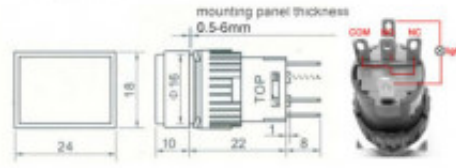

With LED Indicator Light Latching Type