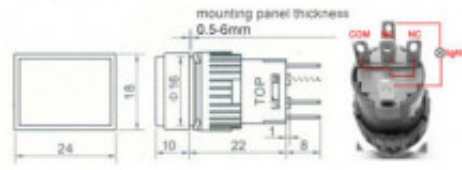

Product Gallery

With LED Indicator Light Latching Type