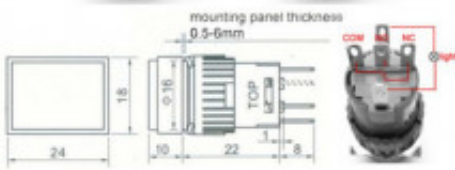

Product Gallery

With LED Indicator Light Momentary Type