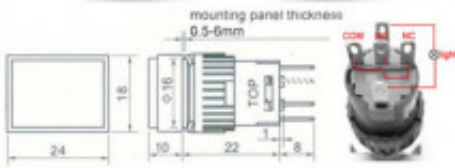

Product Gallery

With LED Indicator Light Momentary Type