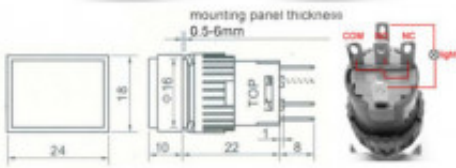

Product Gallery

With LED Indicator Light Momentary Type