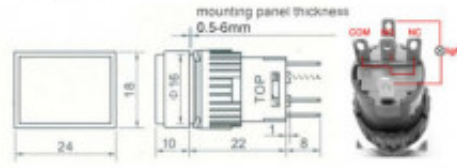

With LED Indicator Light Latching Type