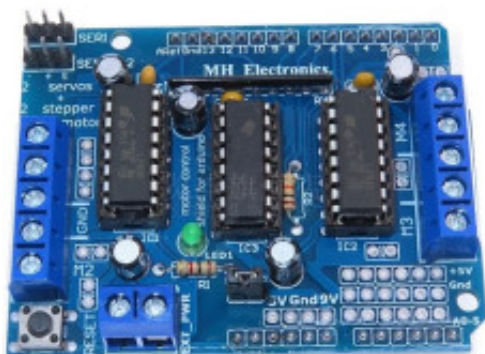

# Motor Drive Expansion Board L293D Motor Drive Board Module Motor Shield

**Produktkode:** 848aa  
**Tilgjengelighet:** 3  
**Lager :** moptorkontroll

**Pris: kr. 80,00**

## Short Description

Risym Motor Drive Expansion Board L293D Motor Drive Board Module Motor Shield