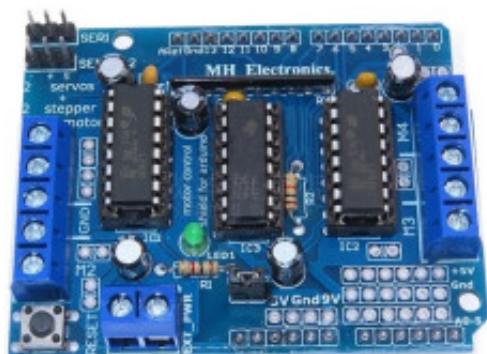

Motor Drive Expansion Board L293D Motor Drive Board Module Motor Shield

Produktkode: 848aa
Tilgjengelighet: 3
Lager : moptorkontroll

Pris: kr. 80,00

Short Description

Risym Motor Drive Expansion Board L293D Motor Drive Board Module Motor Shield