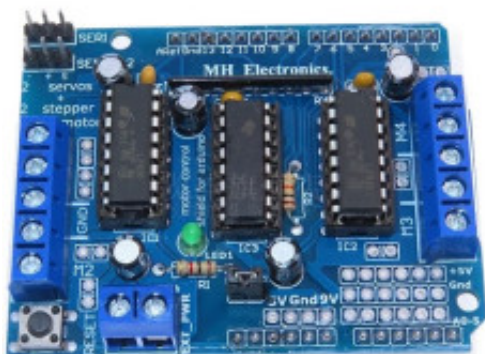

Motor Drive Expansion Board L293D Motor Drive Board Module Motor Shield

Produktkode: 848aa
Tilgjengelighet: 3
Lager : moptorkontroll

Pris: kr. 80,00

Short Description

Risym Motor Drive Expansion Board L293D Motor Drive Board Module Motor Shield