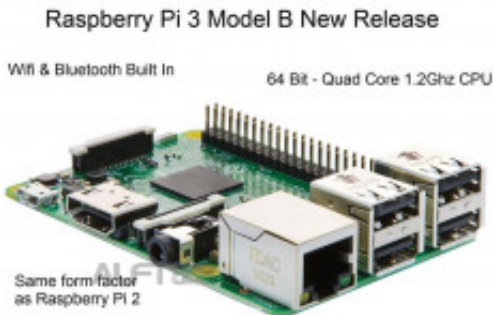

# Raspberry Pi 3 Model B

**Produktkode:** 320

**Tilgjengelighet:** Opp til 1 mnd leveringstid

**Pris:** kr. 370,00

## Short Description

Raspberry Pi 3 Model B 1GB QUAD Core Broadcom 64bit ARMv8 Processor Wifi

## Beskrivelse

- Built on the latest Broadcom 2837 ARMv8 64bit processor
- The new generation Raspberry Pi 3 Model B is faster and more powerful than its predecessors.
- With built-in wireless and Bluetooth connectivity, it becomes the ideal IoT ready solution.

## Features:

1.2GHz QUAD Core Broadcom BCM2837 64bit ARMv8 Processor  
BCM43438 WiFi on board  
Bluetooth Low Energy (BLE) on board  
1GB RAM  
4x USB 2 ports  
40pin extended GPIO  
HDMI and RCA video output